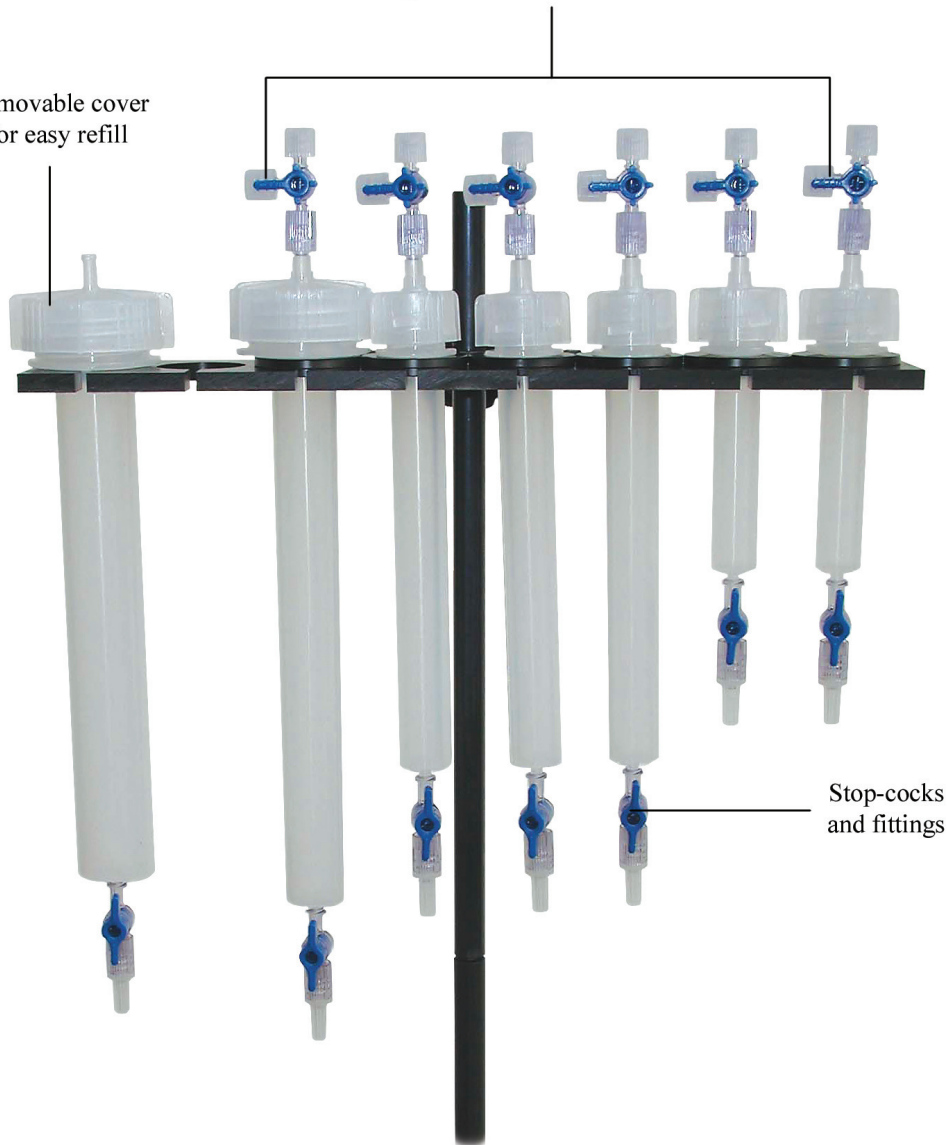

Pressurized Cylinders, PC

3-way valves to connect to a pressure source,
to gas mixture, or to refill solutions

Removable cover
for easy refill

Stop-cocks
and fittings